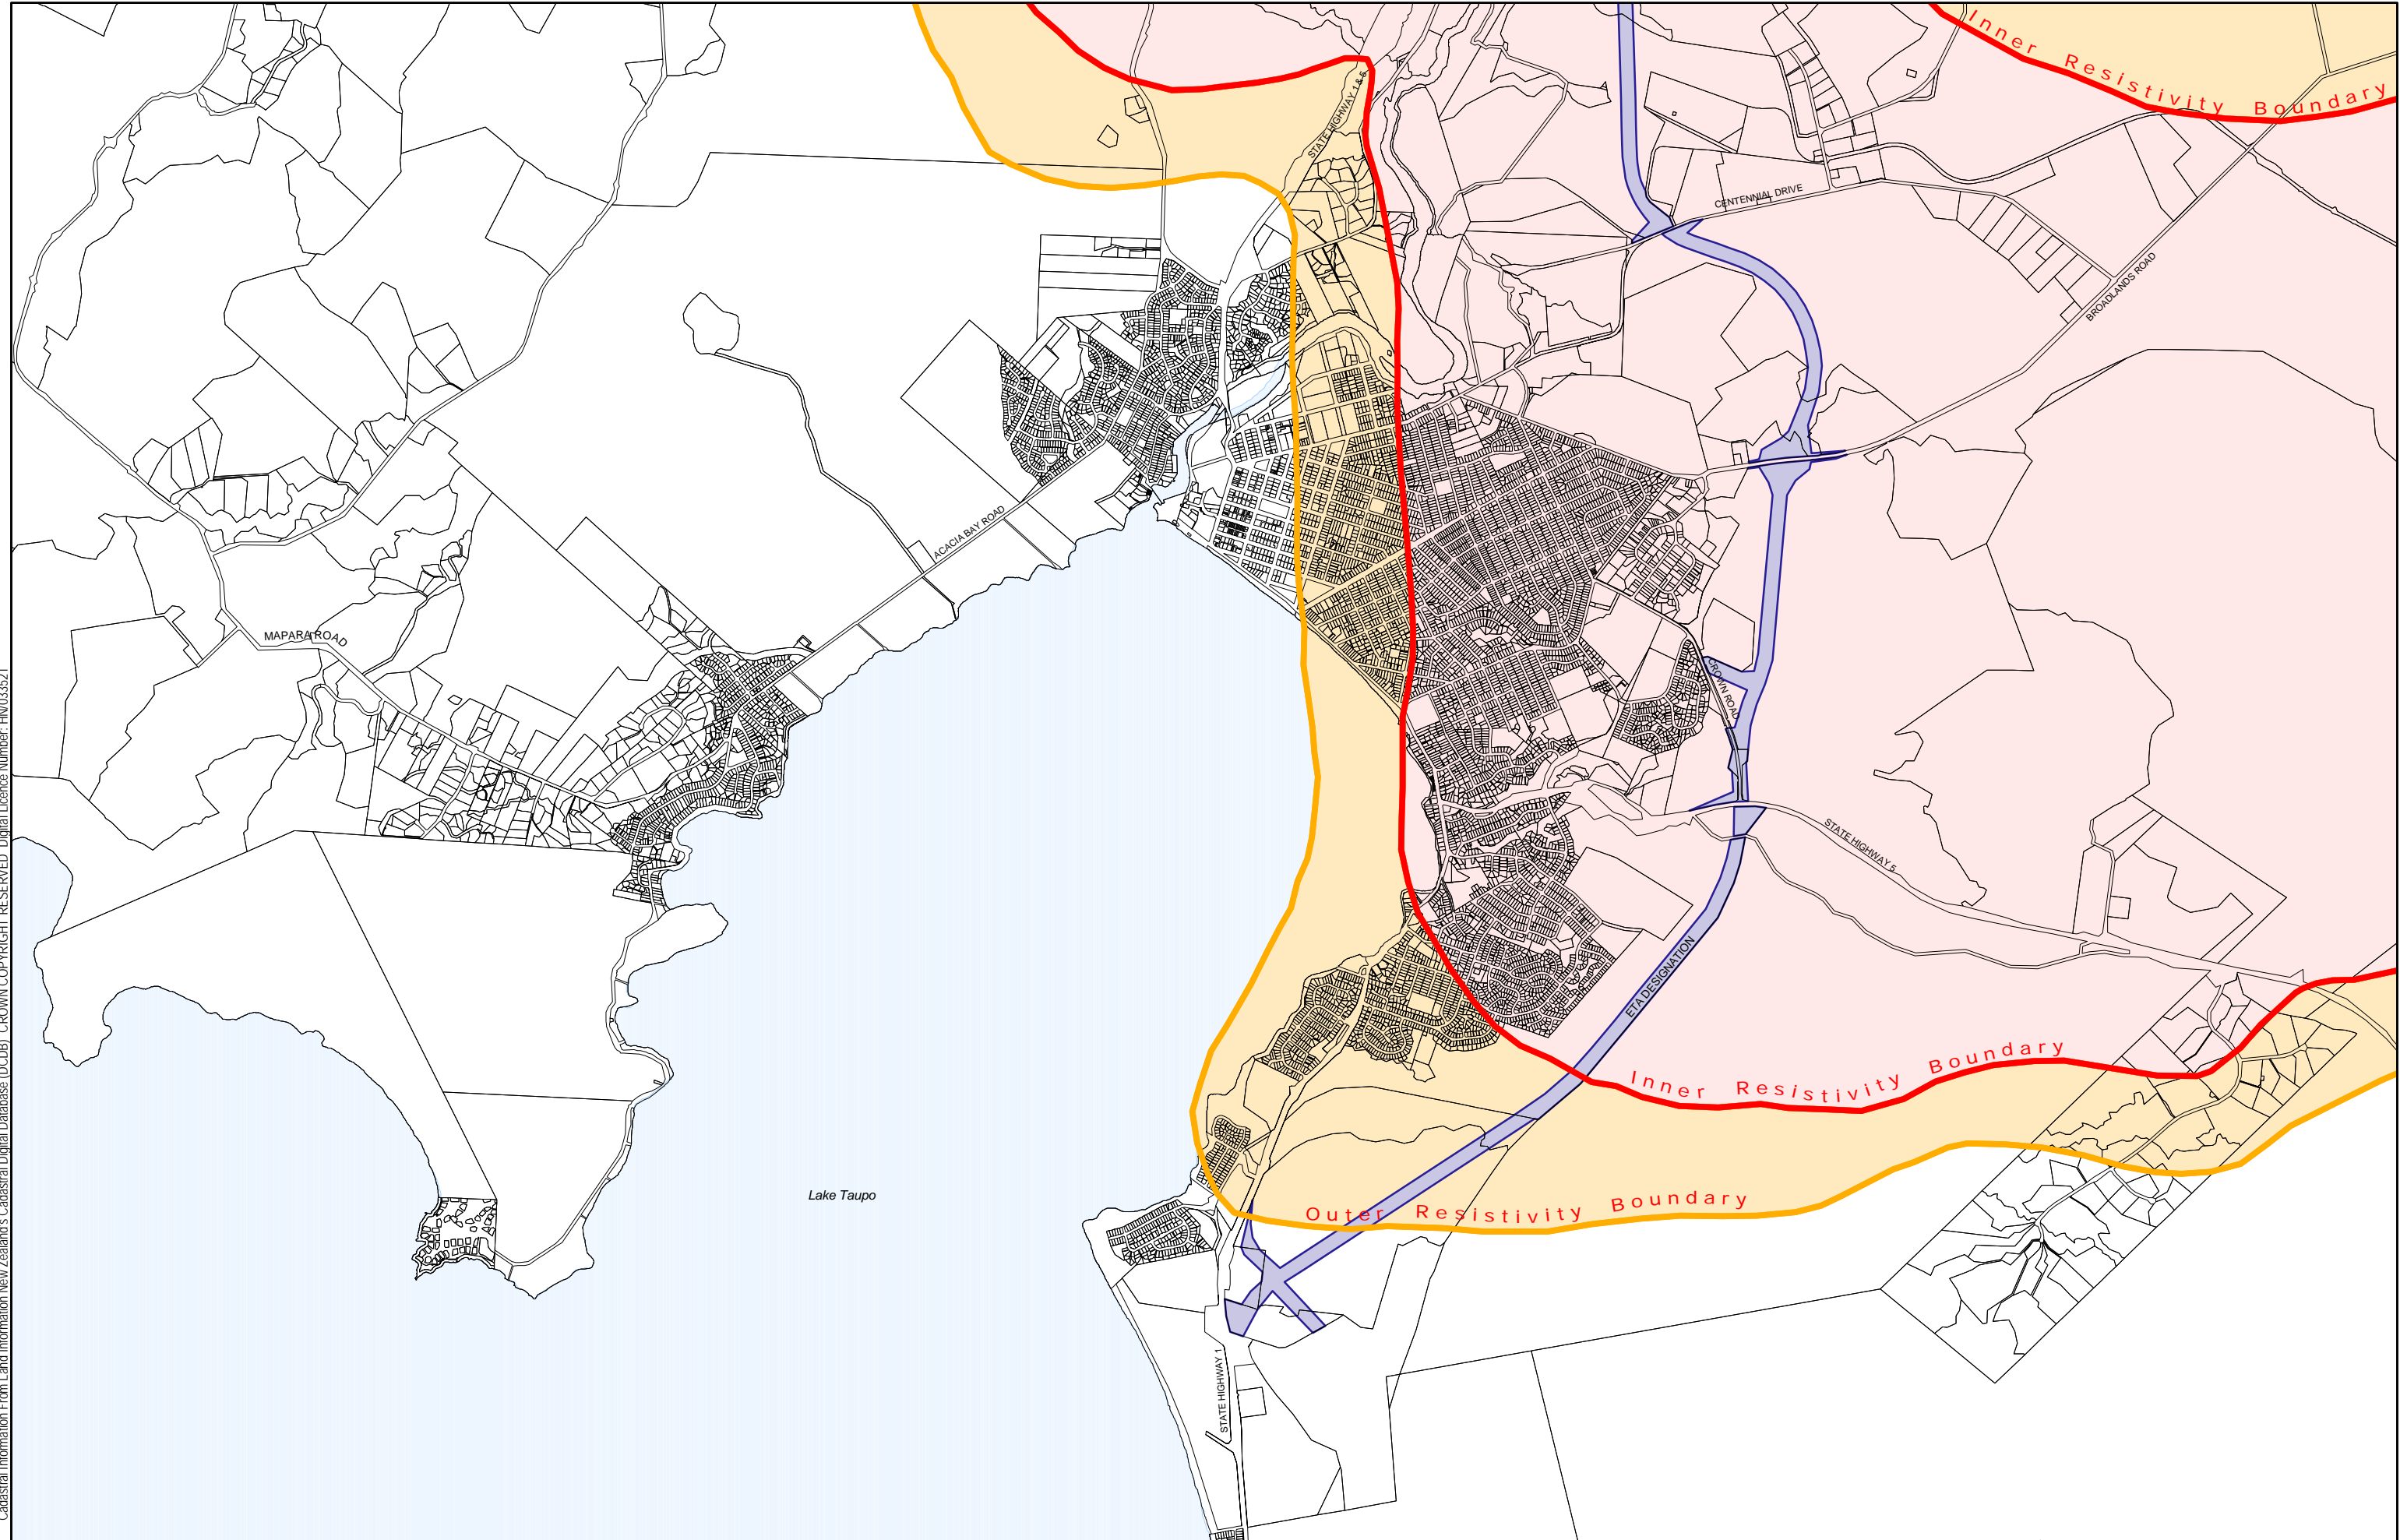

Cadastral Information From Land Information New Zealand's Cadastral Digital Database (DCDB). CROWN COPYRIGHT RESERVED. Digital Licence Number: HN033521

Wairakei / Tauhara Geothermal System